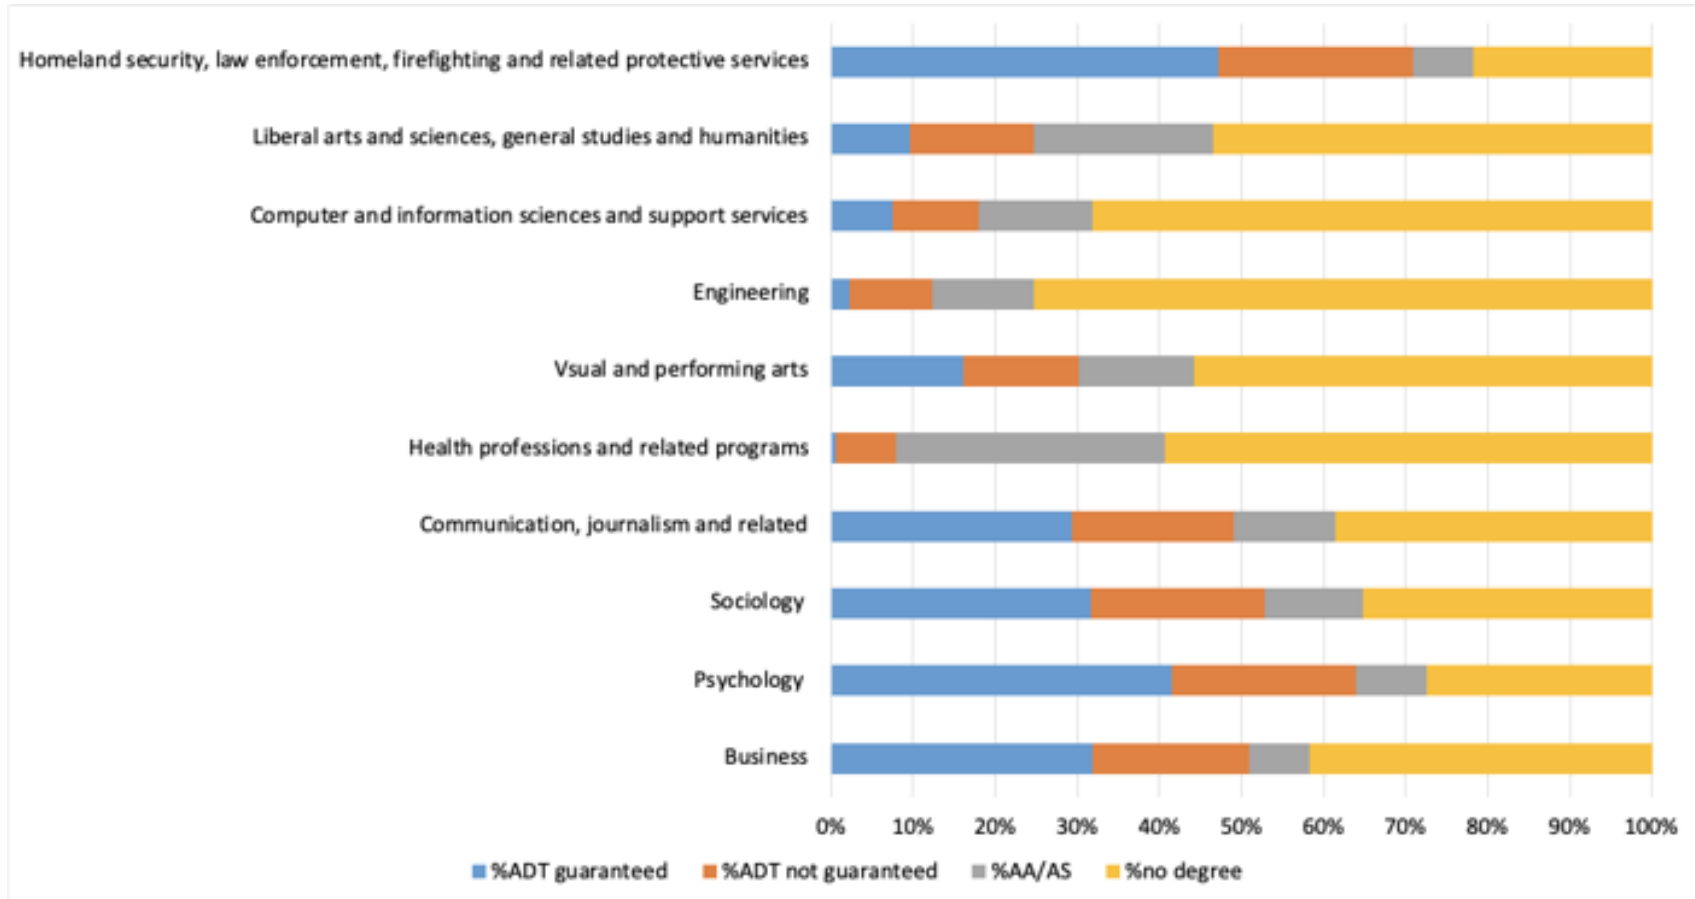

**Figure 1. ADT Transfer Pathways in top 10 majors, CSU**

*Note: Breakdown of incoming transfer students to the CSU in Fall 2019 by their major and ADT pathway status.*

*Data source: CSU Institutional Research & Analyses, retrieved: Nov.13-18, 2020.*